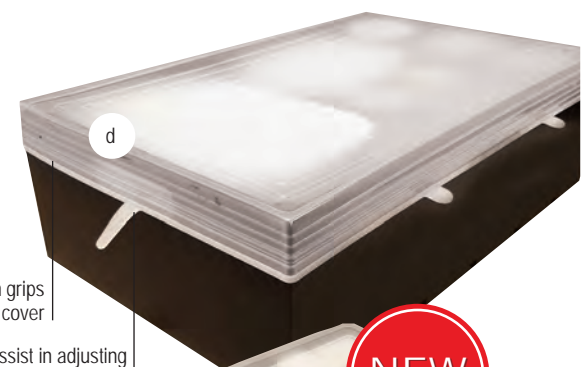

Service with style

GASTRONORM SERVING & DISPLAY TRAYS

- These trays bring a refined rustic feel to your serving presentation
- Designed to fit standard full or half size food pans
- Features solid plank bottom and handles for convenient use
- Full size crate fits standard 30 x 45cm placemats

Item #	Description	Min Order/ Case Pack	List Price (€)
ACACIA WOOD			
a. CRATESB11	1:1 Crate, Solid Base, 70 mm Deep	1 ea / 8 ea	37.15
CRATESB12	1:2 Crate, Solid Base, 70 mm Deep	1 ea / 8 ea	24.40
BLACK PAINTED WOOD			
b. CRATESB11BK	1:1 Crate, Solid Base, 70 mm Deep	1 ea / 8 ea	39.80
c. CRATESB12BK	1:2 Crate, Solid Base, 70 mm Deep	1 ea / 8 ea	25.59

GASTRONORM SIZE SILICONE COVERS

These silicone covers are great for storage and transporting all full and half size gastronorm pans, crates or servers.

- Translucent feature allows for easy identification of contents
- Heat safe to 230°C. Dishwasher safe.
- Extremely pliable

Silicone covers ribbed design grips to edge of crate to secure cover

Integrated tabs assist in adjusting fit and release cover from position